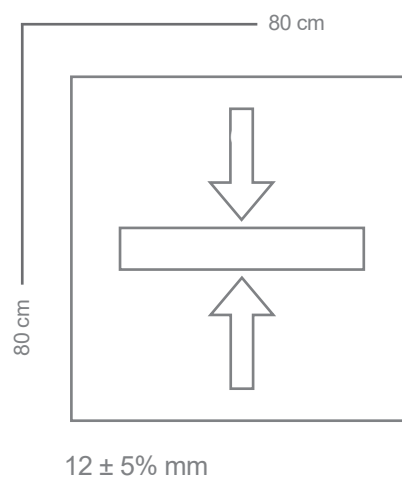

ZAKA

POLISHED DESIGN
5 FACE

WALL / FLOOR / PORCELAIN

Packing List

100 X 100 cm BEAUTY SPRING TILE

Pallet Size	102x102
Normal Size	80x80
Pieces	3
Box (kg)	47.5
Box (m²)	1.92
Pallet Boxes	26
Pallet (kg)	1248
Pallet (m²)	49.92
Thickness (mm)	12